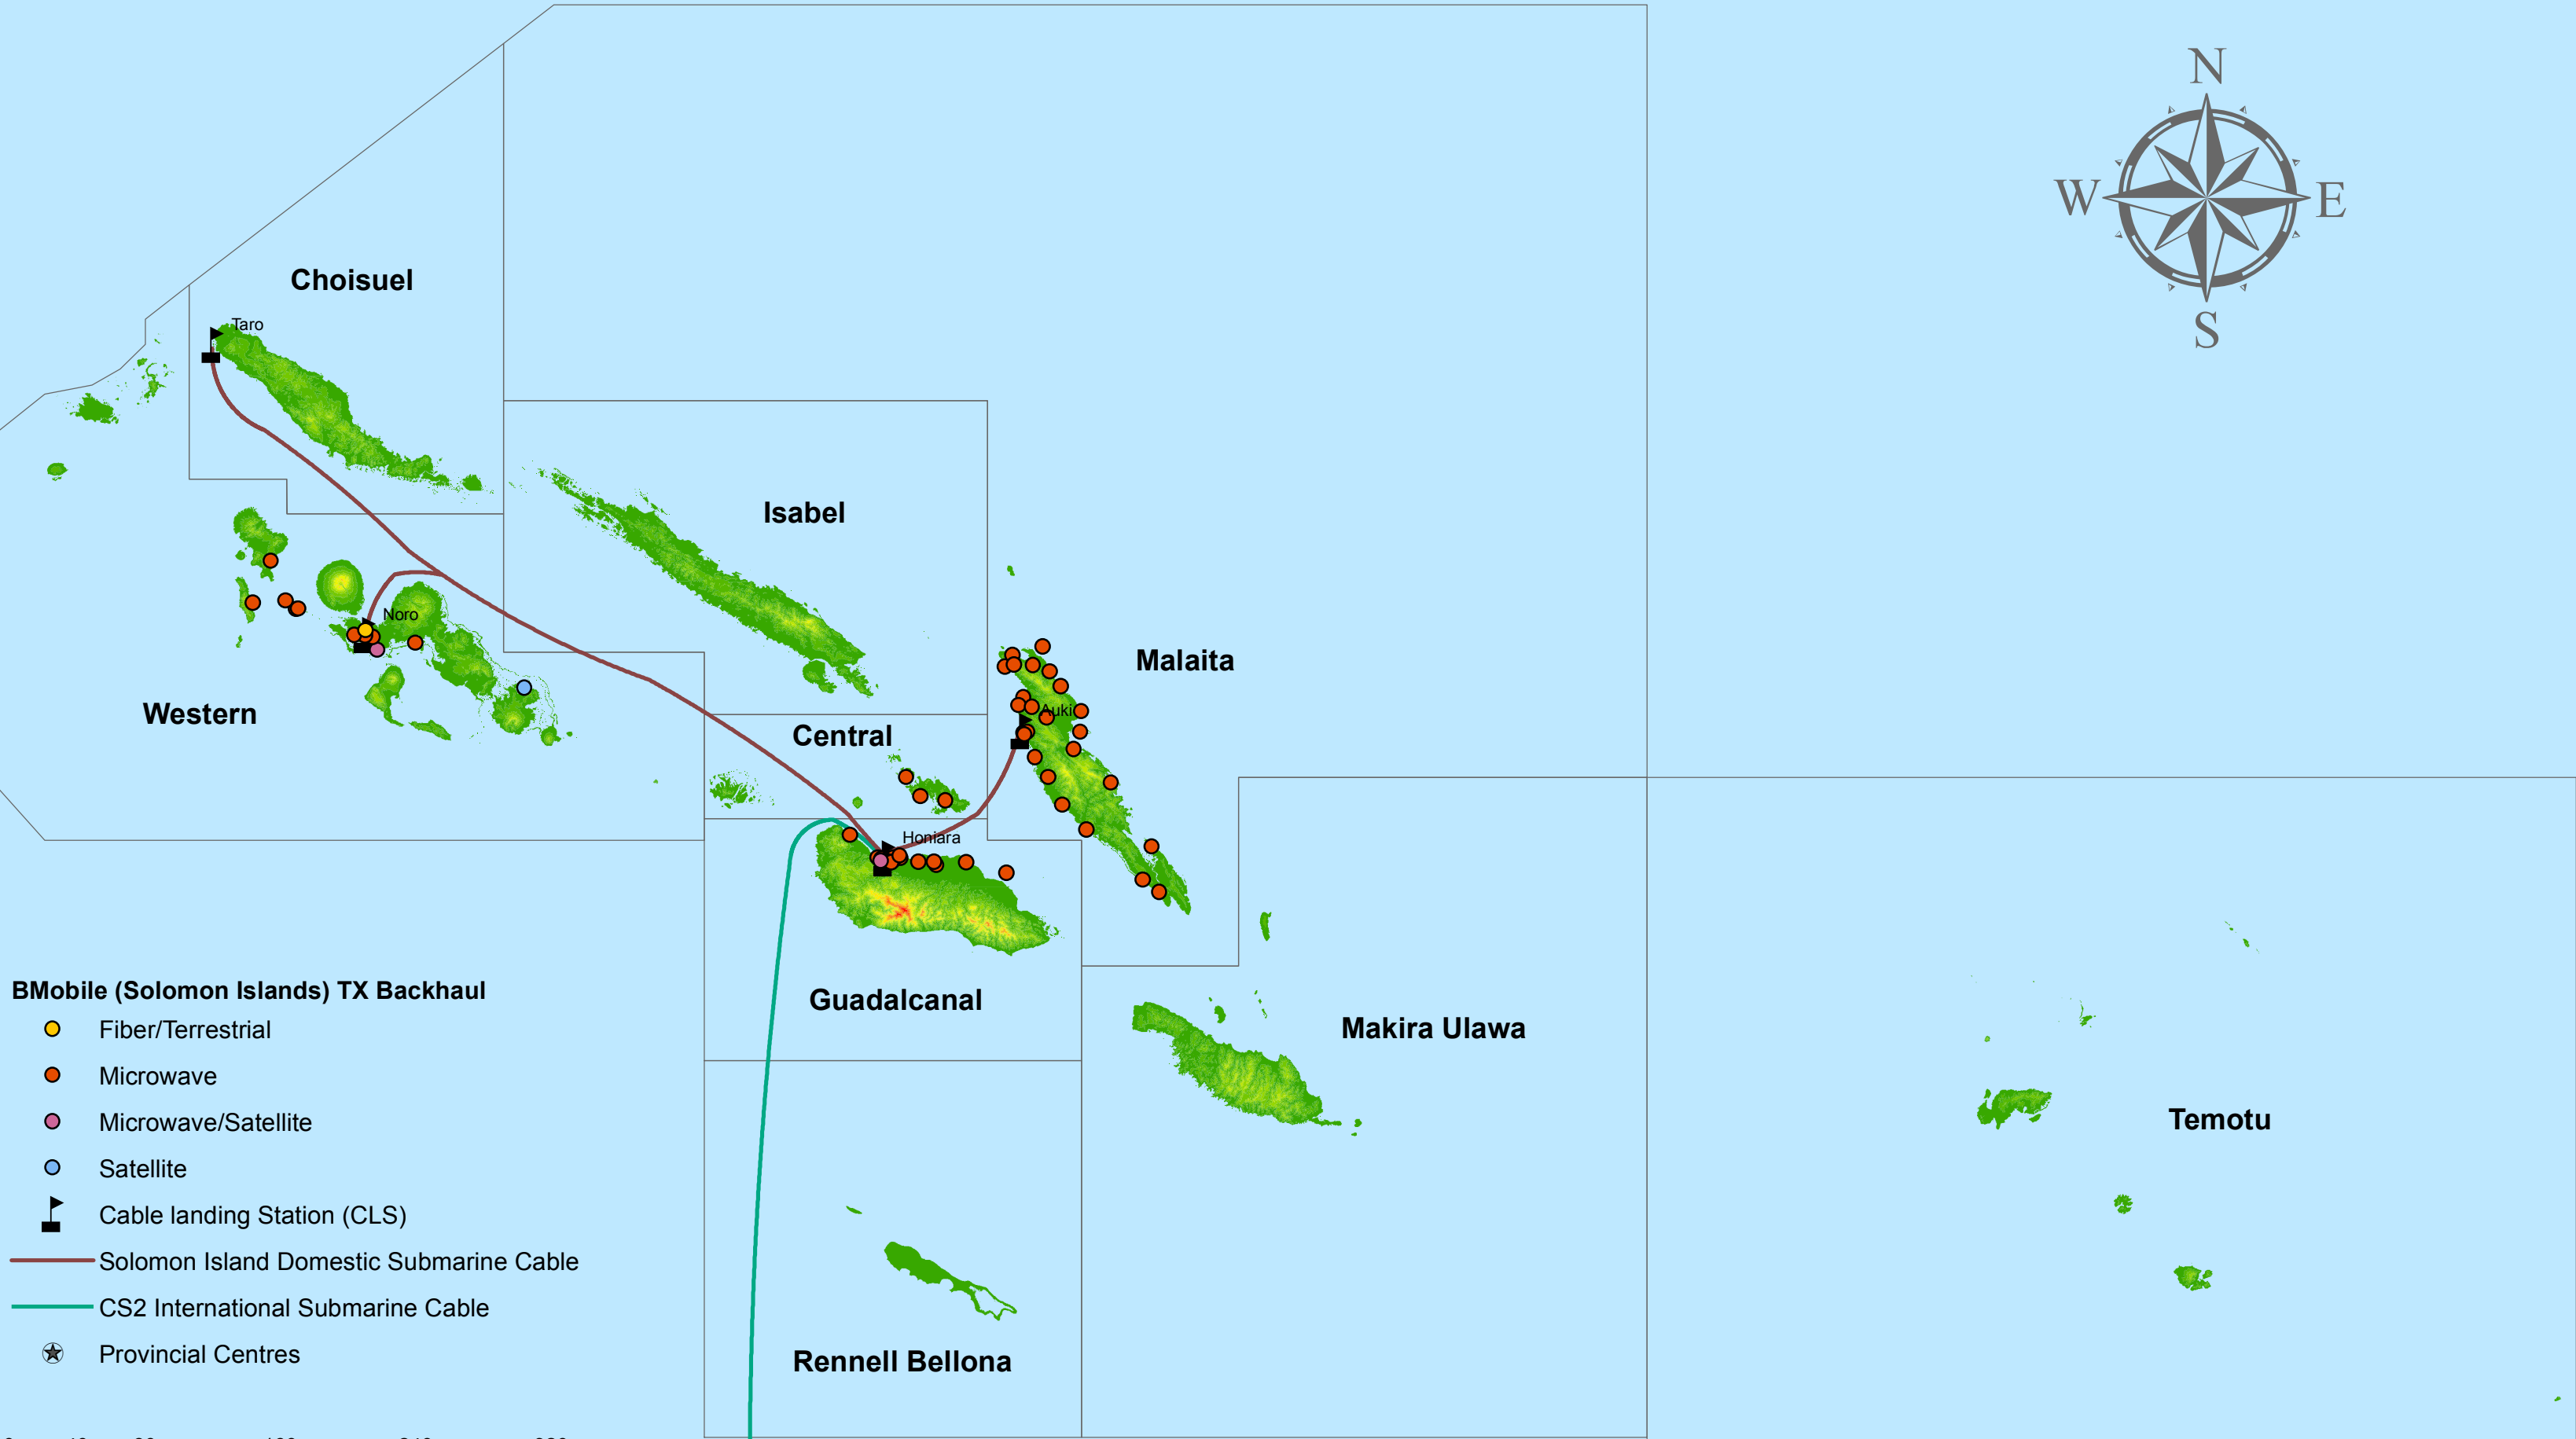

Solomon Islands Telecommunications Network

BMobile (Solomon Islands) TX Backhaul

- Fiber/Terrestrial
- Microwave
- Microwave/Satellite
- Satellite
- Cable landing Station (CLS)
- Solomon Island Domestic Submarine Cable
- CS2 International Submarine Cable
- Provincial Centres