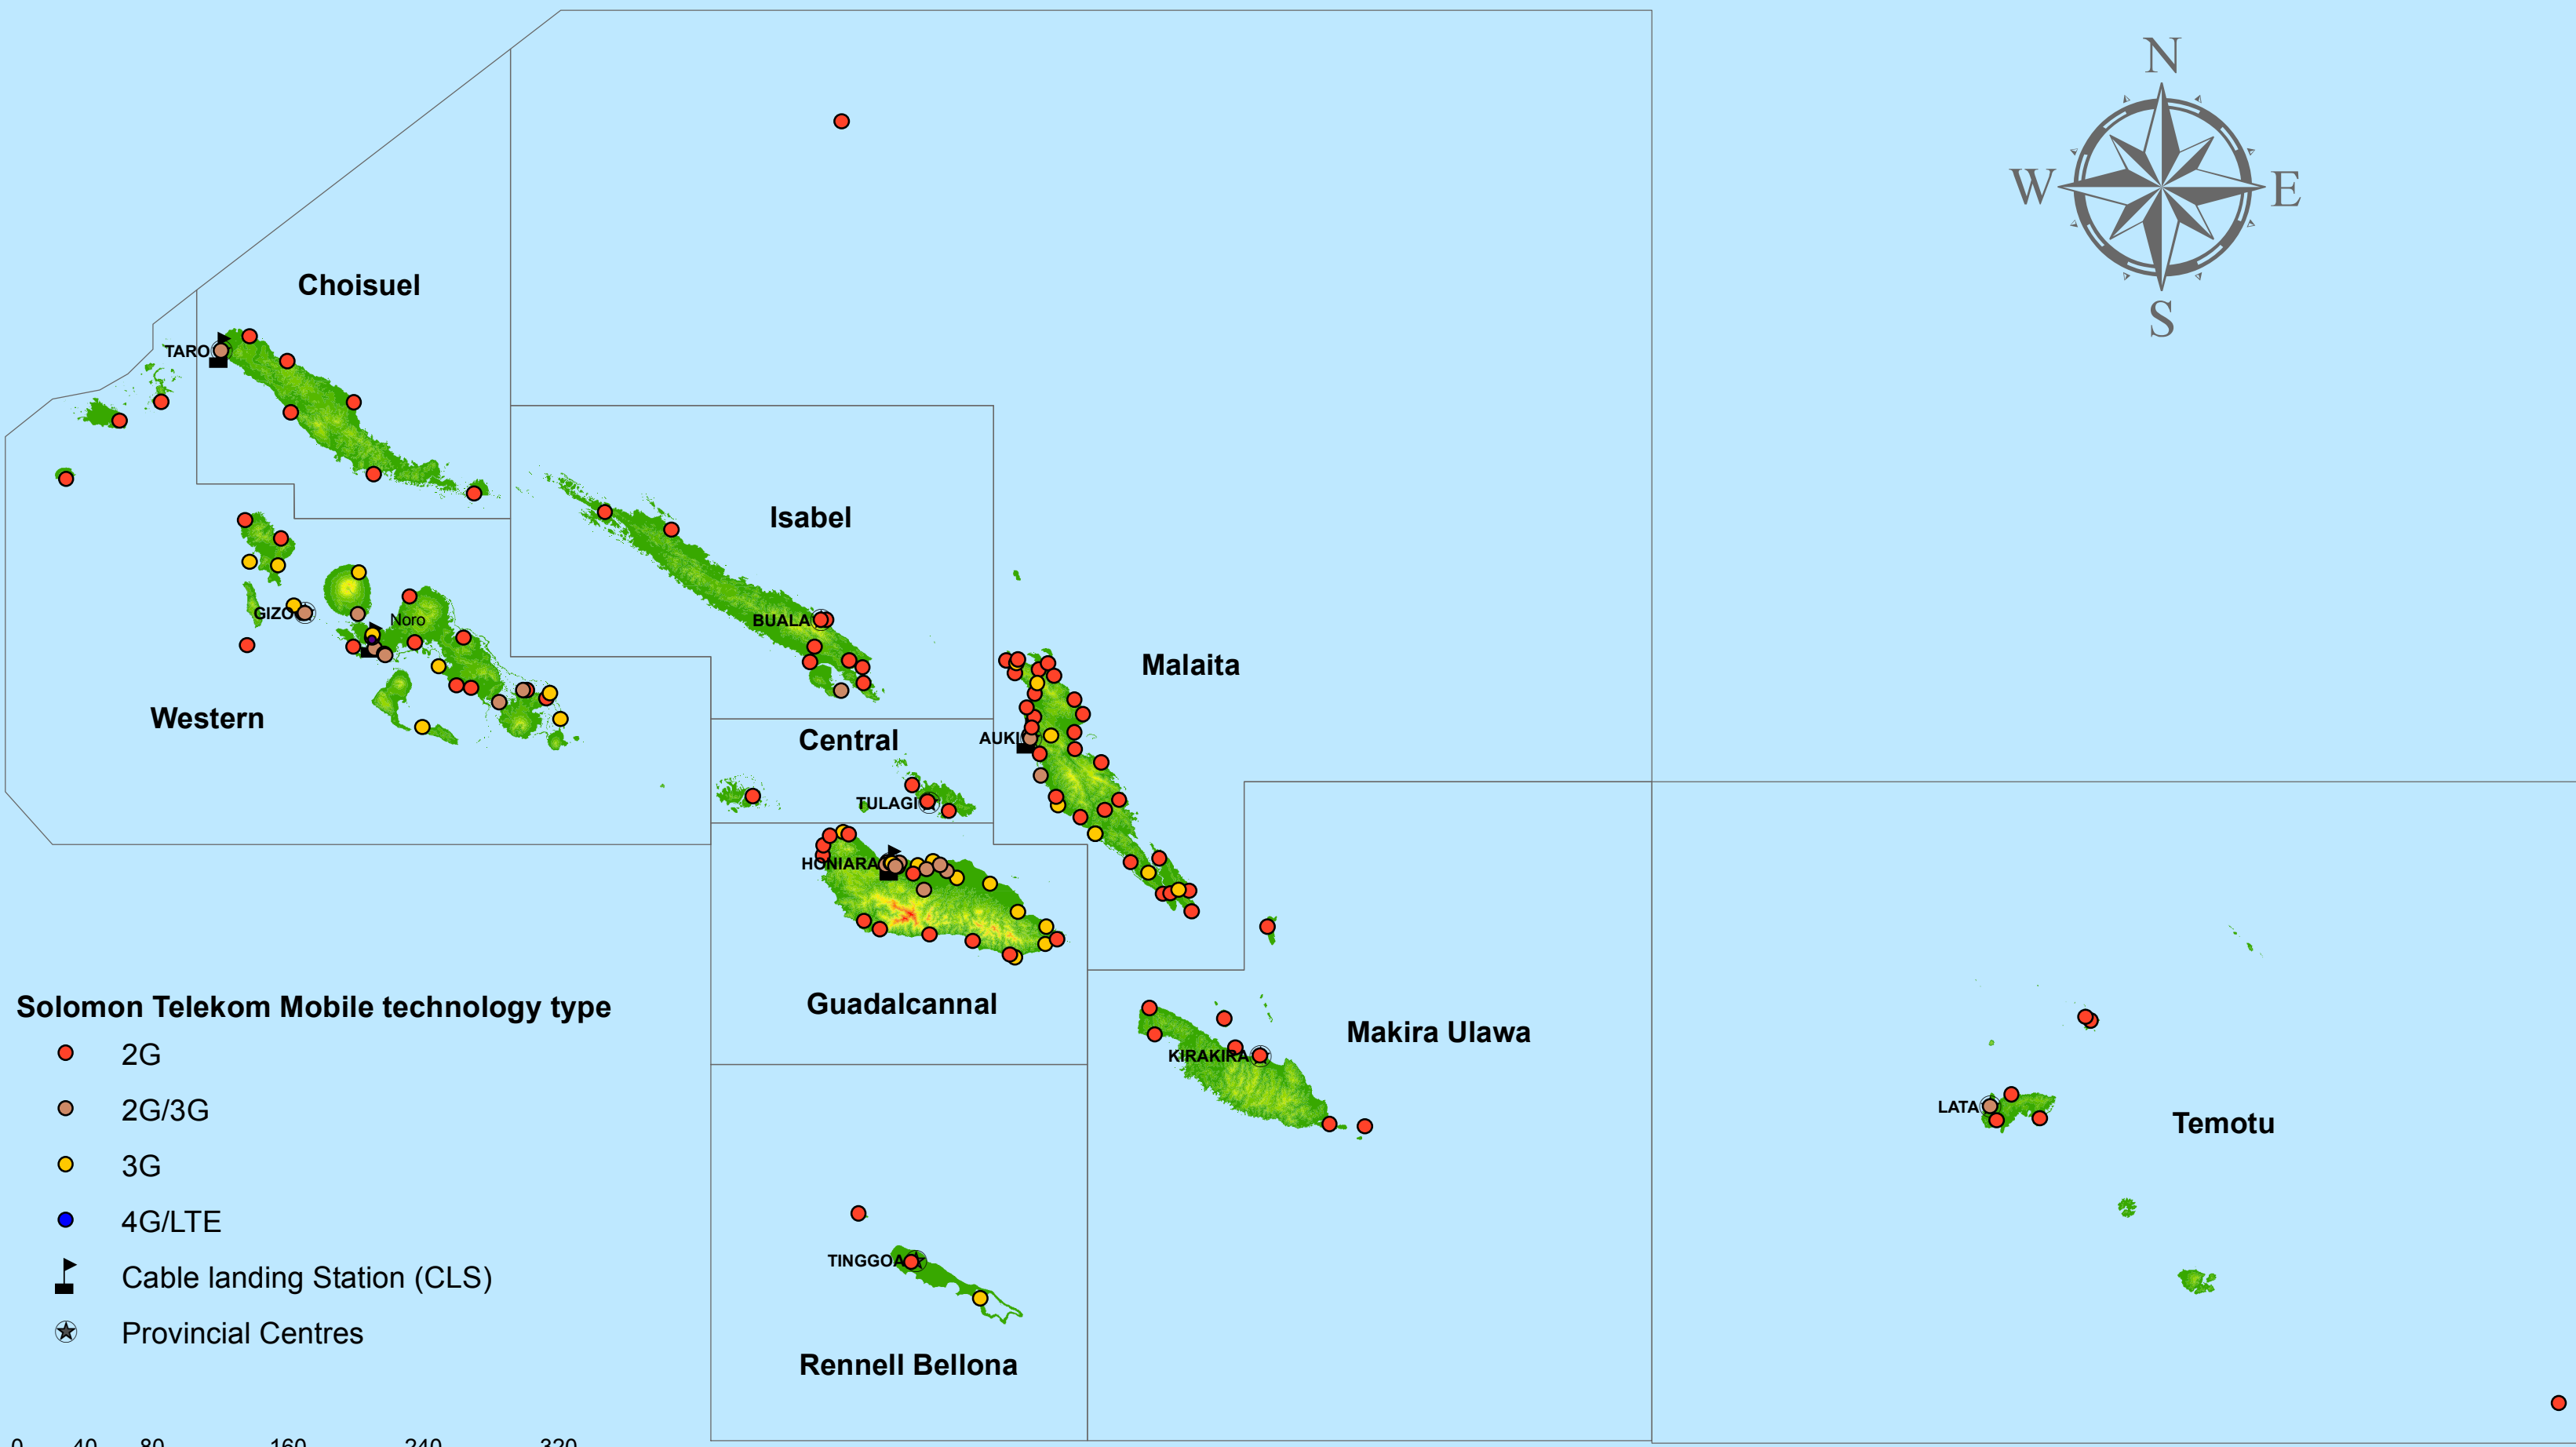

Solomon Islands Telecommunications Network

Solomon Telekom Mobile technology type

- 2G
- 2G/3G
- 3G
- 4G/LTE
- ▣ Cable landing Station (CLS)
- ★ Provincial Centres